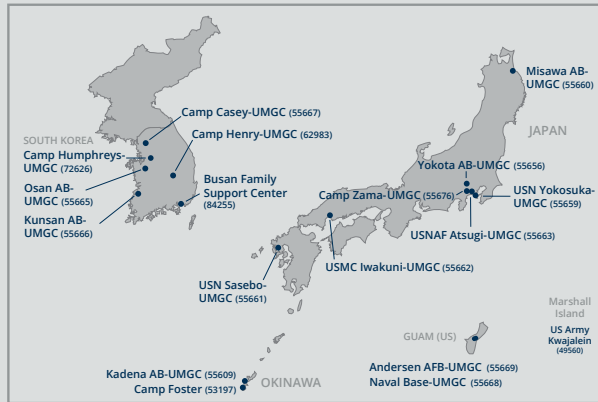

Supporting Service members where they serve

*Map generated July 2022 - information subject to change.

Scheduling your credentialing exam is easy.

Schedule your exam online at [Pearson VUE.com/military](https://www.pearsonvue.com/military) or by contacting the nearest Pearson VUE on-base test center directly.