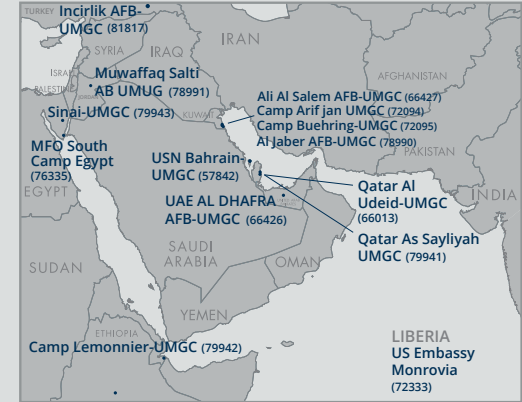

Supporting Service members where they serve

*Map generated July 2022 - information subject to change.

Scheduling your credentialing exam is easy.

Schedule your exam online at [Pearson VUE.com/military](https://www.pearsonvue.com/military) or by contacting the nearest Pearson VUE on-base test center directly.